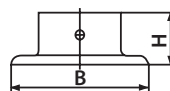

MAKSI RELING - MUURBEVESTIGING S-505B

ø: 25,4 mm, H: 22 mm, B: 52 mm.

MRS505B	Rvs	€33,-
MRS505BC	Chroom	€19,-
MRS505BA	Antraciet	€34,-