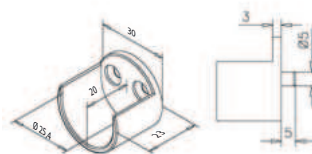

MAKSI RELING - ROEDEHOUDER S-508B

ø 25,4 mm.

MRS508B	Rvs	€15,-
MRS508BC	Chroom	€15,-
MRS508BA	Antraciet	€21,-