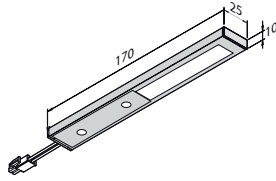

EMOTION LED VERLICHTING - 12V

RETTANGOLO EMOTION LED

Toepassing: onderbouw.
Behuizing: aluminium.
Lichtkleur: 3000 - 6500K.
CRI: 80RA.
IP code: IP20.
Lengte: 170 mm.
Breedte: 25 mm.
Hoogte: 10 mm.
Aansluitkabel: 1800 mm.

G
3000K tot 6500K
285 LUMEN
3,1W
12V

VERLICHTING

RETTANGOLO EMOTION LED SETS

Sets met (dimbare) led trafo, met kleur/dim-controller, met afstandsbediening met houder.
Let op! Emotion verlichting kan alleen bediend worden met de emotion bediening, niet met andere schakelaars!