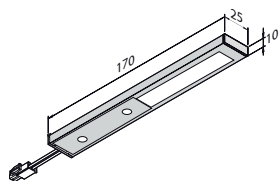

RETTANGOLO EMOTION LED ZWART

Toepassing: onderbouw.
Behuizing: aluminium.
Lichtkleur: 3000 - 6500K.
CRI: 80RA.
IP code: IP20.
Lengte: 170 mm.
Breedte: 25 mm.
Hoogte: 10 mm.
Aansluitkabel: 1800 mm.