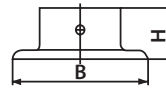

MAKSI RELING - MUURBEVESTIGING S-505A

∅: 38,1 mm, H: 28 mm, B: 75 mm.

MRS505A
MRS505AC
MRS505AA

Rvs €49,-
Chroom €29,-
Antraciet €39,-