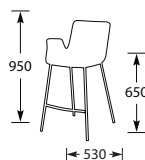

NIEUW

DOECO BARKRUK 1222

Frame: zwart, poeder gecoat.
Zitting en rug: microvezel.

B	BK1222ZA	Zwart/antraciet	€519,-
B	BK1222ZOG	Zwart/olijfgroen	€519,-
B	BK1222ZC	Zwart/cognac	€519,-

KLEUREN DOECO BARKRUK 1222