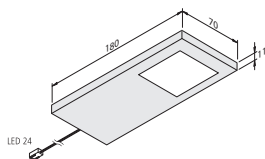

SLIM PAD F DYNAMIC

Toepassing: onderbouw.
Behuizing: kunststof.
Lichtkleur: 2700 - 5000K.
CRI: 80RA.
IP code: IP20.
Lengte: 180 mm.
Breedte: 70 mm.
Hoogte: 11 mm.
Aansluitkabel: 2400 mm.